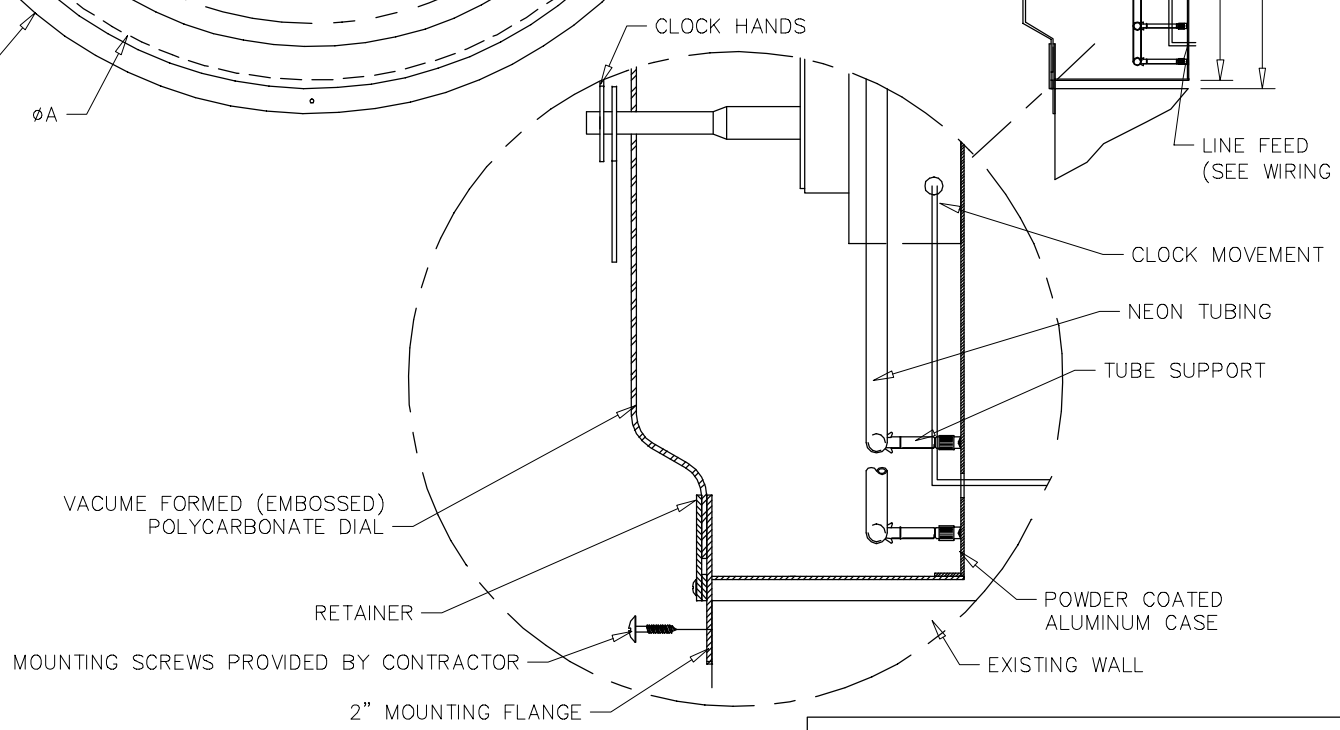

	48" CLOCK	60" CLOCK	72" CLOCK	84" CLOCK
CASE DIAMETER (A)	4'	5'	6'	7'
CLOCK FACE (B)	3'-8"	4'-8"	5'-8"	6'-8"
MOUNTING FLANGE DIAMETER (C)	4'-4"	5'-4"	6'-4"	7'-4"
ROUGH OPENING (D)	4'-3/4"	5'-3/4"	6'-3/4"	7'-3/4"

DRAWING:	FLUSH_VACUME_FORM_CLOCK		
DESCRIPTION:	TYPICAL FLUSH MOUNT CLOCK W/ VACUME FORM DIAL		
DRAWN BY:	BDB	DATE:	10/25/2007
CHECKED BY:	—	DATE:	—
REV LETTER:	—	JOB:	—

CLOCKS WORLDWIDE

LUMICHRON.COM

 510 LEONARD ST. NW, GRAND RAPIDS, MI 49504 USA