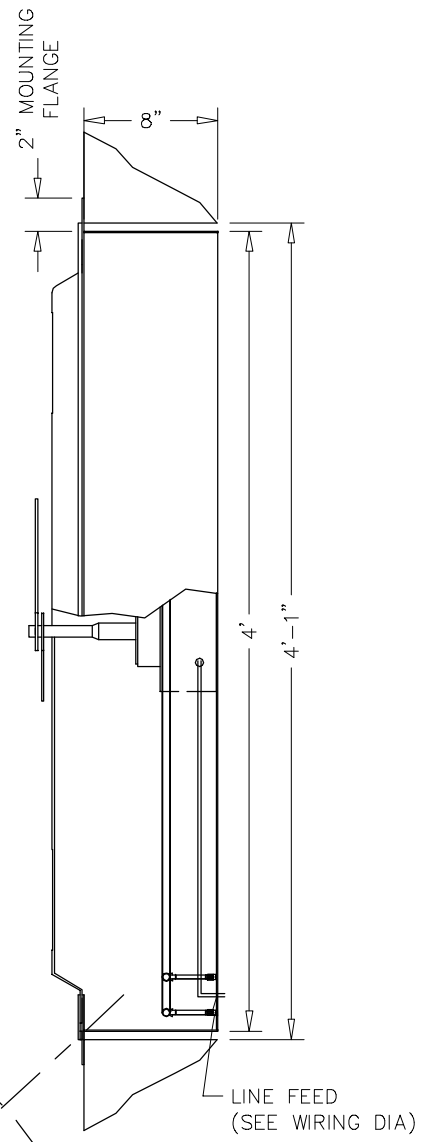

	48" CLOCK	60" CLOCK	72" CLOCK	84" CLOCK
CASE DIAMETER (A)	4'	5'	6'	7'
CLOCK FACE (B)	3'-8"	4'-8"	5'-8"	6'-8"
MOUNTING FLANGE DIAMETER (C)	4'-4"	5'-4"	6'-4"	7'-4"
ROUGH OPENING (D)	4'-3/4"	5'-3/4"	6'-3/4"	7'-3/4"

DRAWING:	FLUSH_VACUME_FORM_CLOCK		
DESCRIPTION:	TYPICAL FLUSH MOUNT CLOCK W/ VACUME FORM DIAL		
DRAWN BY:	BDB	DATE:	10/25/2007
CHECKED BY:	—	DATE:	—
REV LETTER:	—	JOB:	—

CLOCKS WORLDWIDE

LUMICHRON.COM

 510 LEONARD ST. NW, GRAND RAPIDS, MI 49504 USA