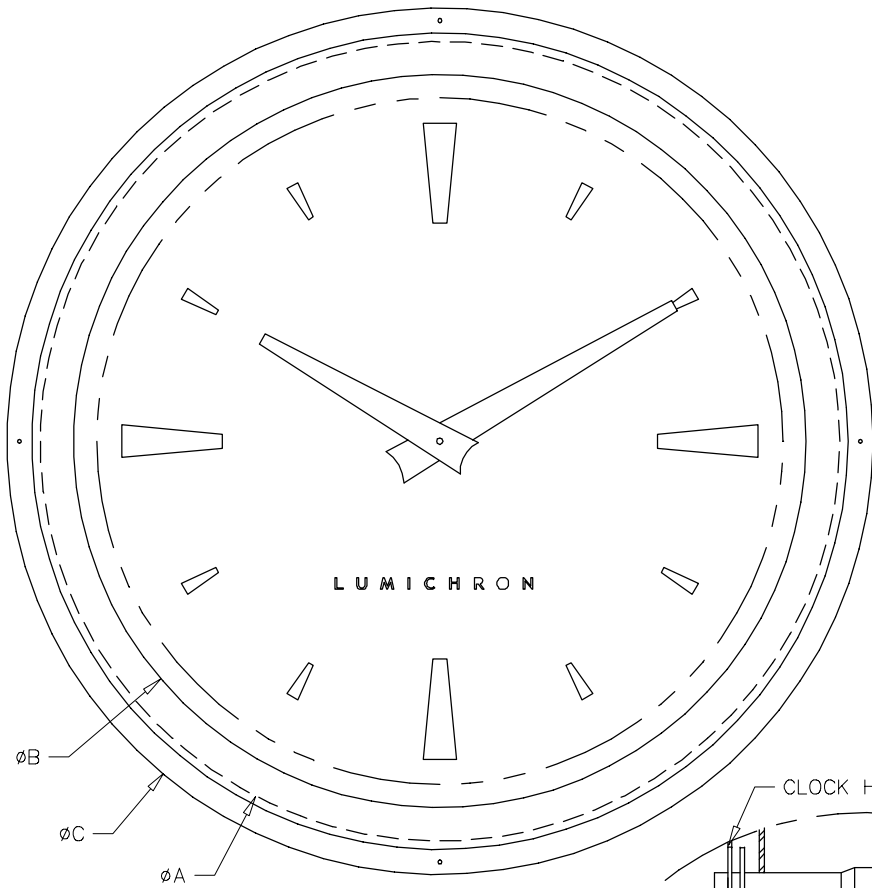

	48" CLOCK	60" CLOCK	72" CLOCK	84" CLOCK
CASE DIAMETER (A)	4'	5'	6'	7'
CLOCK FACE (B)	3'-8"	4'-8"	5'-8"	6'-8"
MOUNTING FLANGE DIAMETER (C)	4'-4"	5'-4"	6'-4"	7'-4"
ROUGH OPENING (D)	4'-3/4"	5'-3/4"	6'-3/4"	7'-3/4"

DRAWING:	FLUSH_VACUME_FORM_CLOCK		
DESCRIPTION:	TYPICAL FLUSH MOUNT CLOCK W/ VACUME FORM DIAL		
DRAWN BY:	BDB	DATE:	10/25/2007
CHECKED BY:	—	DATE:	—
REV LETTER:	—	JOB:	—

CLOCKS WORLDWIDE

LUMICHRON.COM

 510 LEONARD ST. NW, GRAND RAPIDS, MI 49504 USA