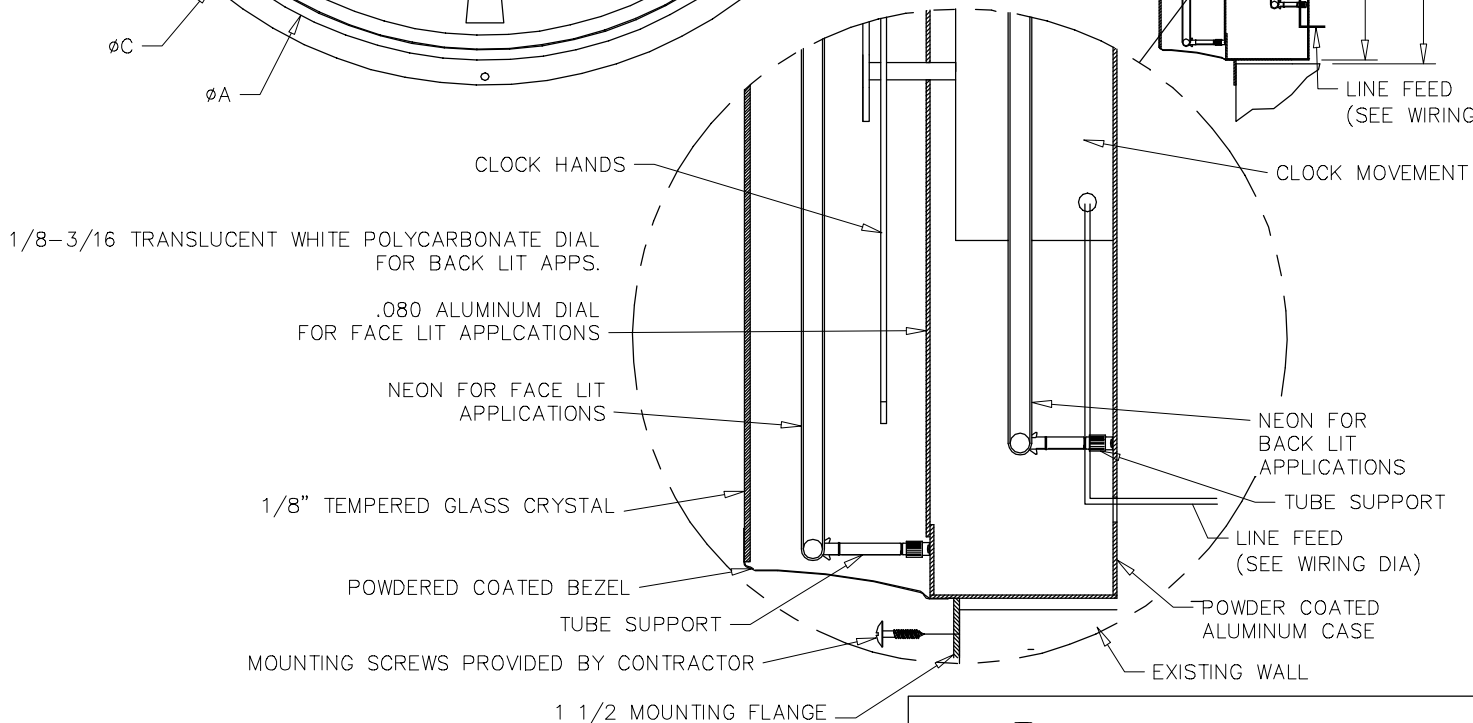

	30" CLOCK	36" CLOCK	42" CLOCK	48" CLOCK
CASE DIAMETER (A)	2'-6"	3'	3'-6"	4'
CLOCK OPENING (B)	2'-3"	2'-9"	3'-3"	3'-9"
MOUNTING FLANGE DIAMETER (C)	2'-9"	3'-3"	3'-9"	4'-3"
ROUGH OPENING (D)	2'-6 3/4"	3'-3/4"	3'-6 3/4"	4'-3/4"
BEZEL DEPTH (E)	2 3/4"	2 3/4"	2 3/4"	2 3/4"
CASE DEPTH (BACK LIT) (F)	5"	5"	5"	5"
CASE DEPTH (FACE LIT) (F)	4"	4"	4"	4"

DRAWING:	SEMI_FLUSH_MOUNT_CLOCK		
DESCRIPTION:	TYPICAL SEMI FLUSH MOUNT CLOCK		
DRAWN BY:	BDB	DATE:	10/25/2007
CHECKED BY:	-	DATE:	-
REV LETTER:	-	JOB:	-

**LUMICHRON**  
CLOCKS WORLDWIDE

LUMICHRON.COM  
510 LEONARD ST. NW, GRAND RAPIDS, MI 49504 USA  
PHONE: 616.774.2869 FAX: 616.774.0382