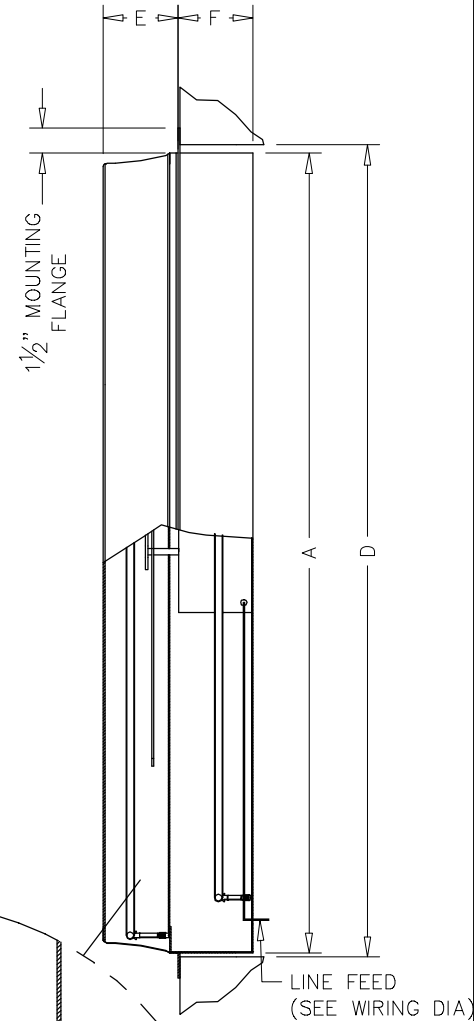

	30" CLOCK	36" CLOCK	42" CLOCK	48" CLOCK
CASE DIAMETER (A)	2'-6"	3'	3'-6"	4'
CLOCK OPENING (B)	2'-3"	2'-9"	3'-3"	3'-9"
MOUNTING FLANGE DIAMETER (C)	2'-9"	3'-3"	3'-9"	4'-3"
ROUGH OPENING (D)	2'-6 3/4"	3'-3/4"	3'-6 3/4"	4'-3/4"
BEZEL DEPTH (E)	2 3/4"	2 3/4"	2 3/4"	2 3/4"
CASE DEPTH (BACK LIT) (F)	5"	5"	5"	5"
CASE DEPTH (FACE LIT) (F)	4"	4"	4"	4"

DRAWING:	SEMI_FLUSH_MOUNT_CLOCK		
DESCRIPTION:	TYPICAL SEMI FLUSH MOUNT CLOCK		
DRAWN BY:	BDB	DATE:	10/25/2007
CHECKED BY:	-	DATE:	-
REV LETTER:	-	JOB:	-

**LUMICHRON**  
CLOCKS WORLDWIDE

LUMICHRON.COM  
510 LEONARD ST. NW, GRAND RAPIDS, MI 49504 USA  
PHONE: 616.774.2869 FAX: 616.774.0382